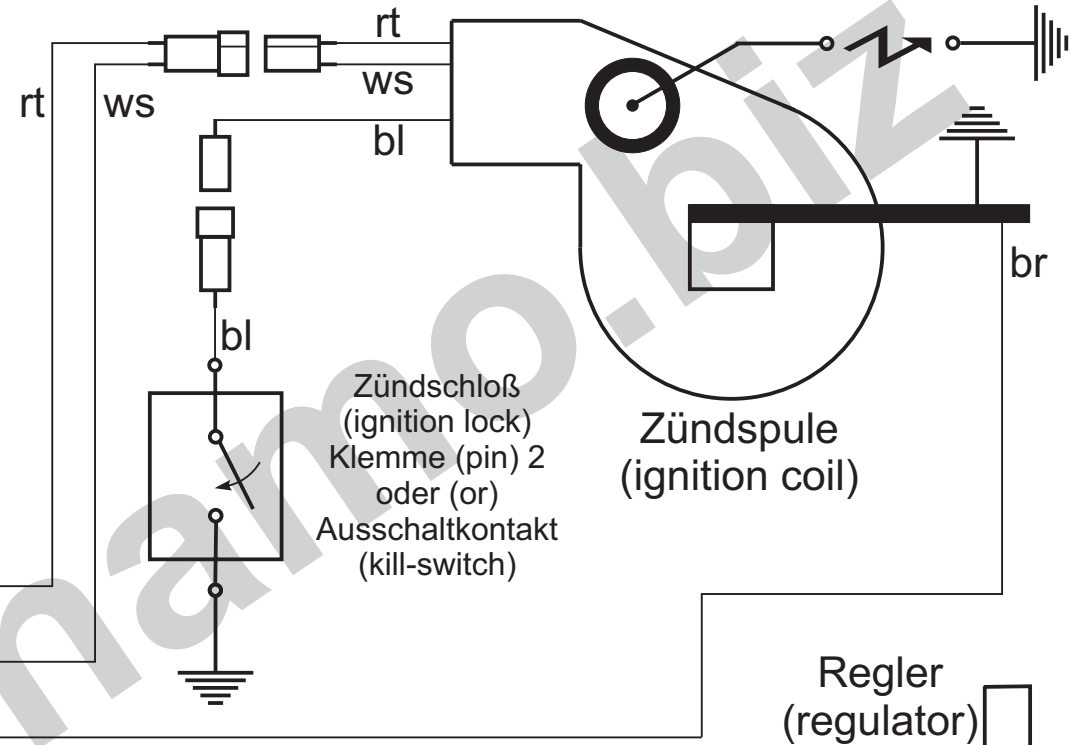

Schaltplan 71k102 (wiring diagram)

- Kabelfarben**
(wiring colours):
- bl = blau (blue)
 - br = braun (brown)
 - ge = gelb (yellow)
 - gn = grün (green)
 - gr = grau (grey)
 - rt = rot (red)
 - sw = schwarz (black)
 - ws = weiß (white)